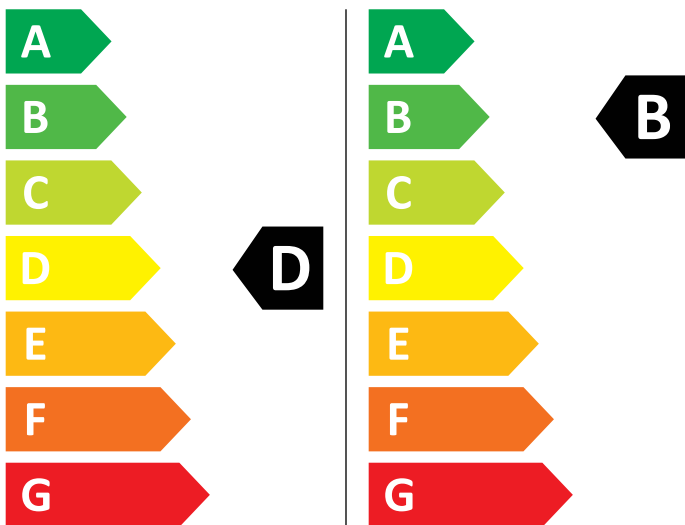

ENERG

AEG

LWR96944BC 914610713

💧 275 kWh/100

💧 57 kWh/100

6,0 kg

9,0 kg

50 L