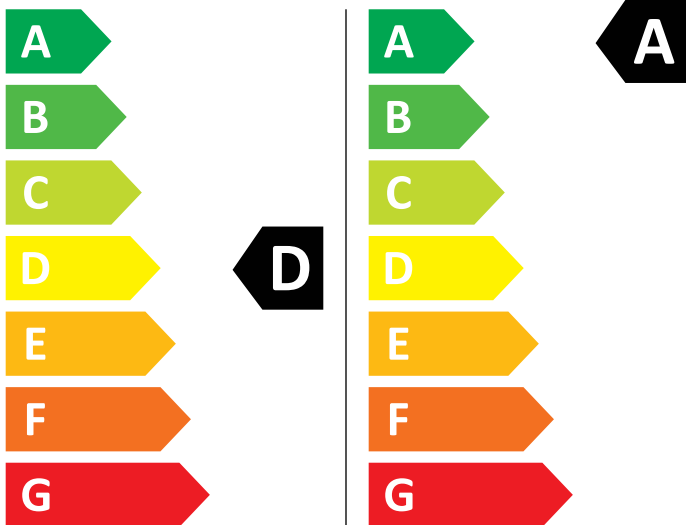

# ENERG

AEG

LWR73164QC 914611002

307 kWh/100

51 kWh/100

6,0 kg

10,0 kg

75 L